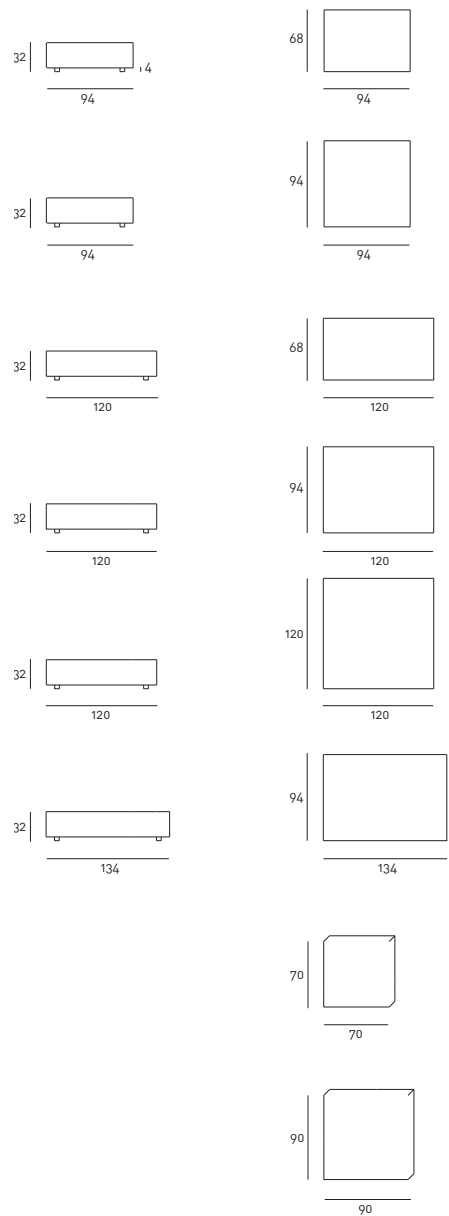

Extra Wall
design Piero Lissoni

Frame in double-panelled pine and poplar. Sprung base with woven elastic straps in covered rubber. Adjustable feet in black PVC. Filling in differentiated density polyurethane foam. Acrylic fibre cover with polyamide velveteen backing. Leather or fabric upholstery. The covers of the fabric version are fully removable. The elements are also available for outdoor. Seat depth 68-94-120cm.