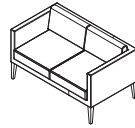

Resistance tests

UNI EN 1728:2002
UNI EN 1728:2000

Technicals

H 70 – Seat 46
P 72 L 69

H 70 – Seat 46
P 72 L 69

H 70 – Seat 46
P 72 L 145

H 70 – Seat 46
P 72 L 145

Chrome-plated base